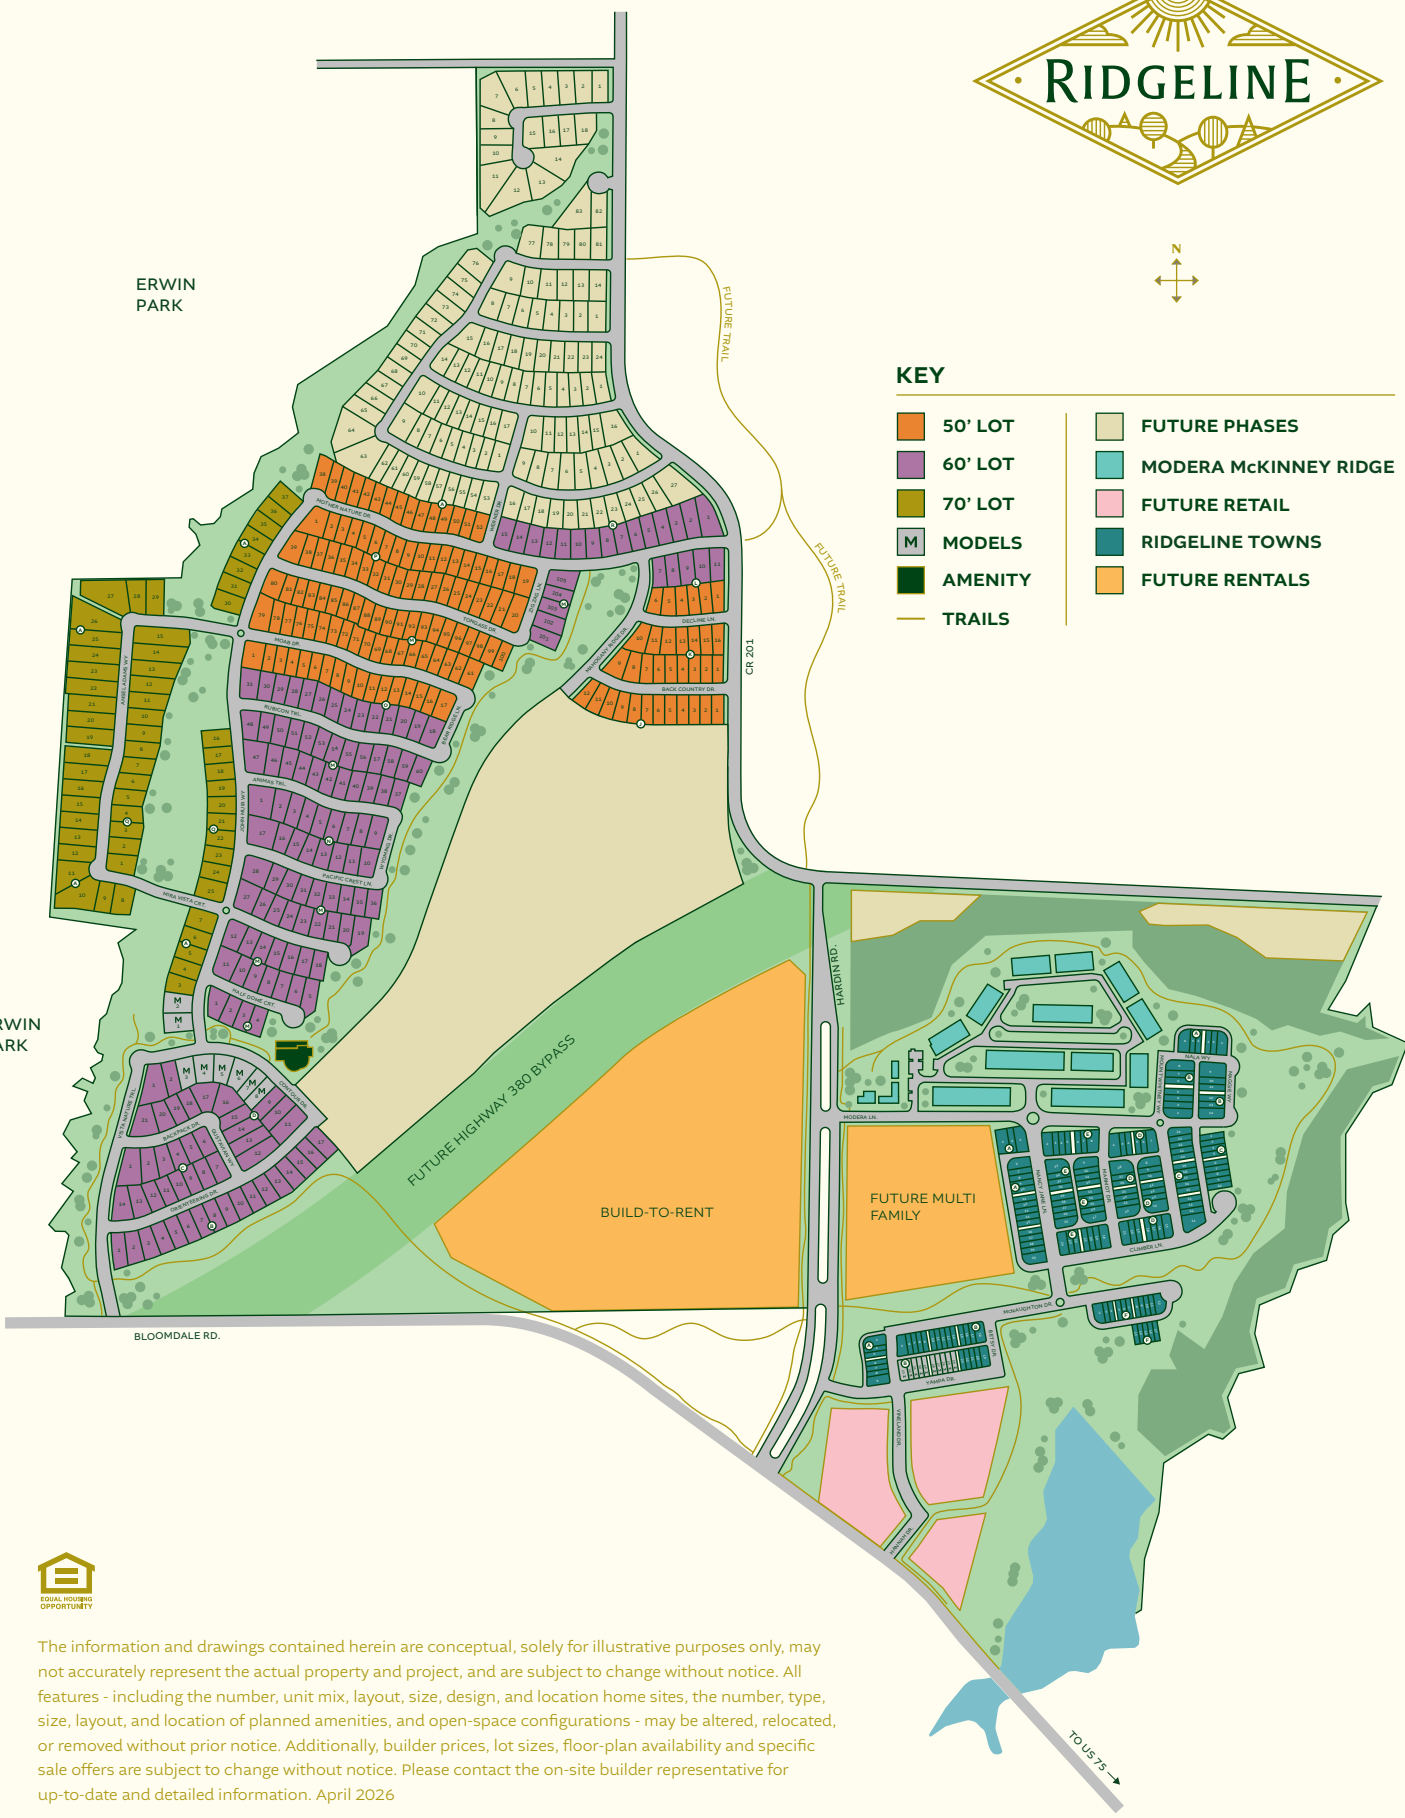

**KEY**

- 50' LOT
- 60' LOT
- 70' LOT
- M MODELS
- AMENITY
- TRAILS
- FUTURE PHASES
- MODERA MCKINNEY RIDGE
- FUTURE RETAIL
- RIDGELINE TOWNS
- FUTURE RENTALS

The information and drawings contained herein are conceptual, solely for illustrative purposes only, may not accurately represent the actual property and project, and are subject to change without notice. All features - including the number, unit mix, layout, size, design, and location home sites, the number, type, size, layout, and location of planned amenities, and open-space configurations - may be altered, relocated, or removed without prior notice. Additionally, builder prices, lot sizes, floor-plan availability and specific sale offers are subject to change without notice. Please contact the on-site builder representative for up-to-date and detailed information. April 2026